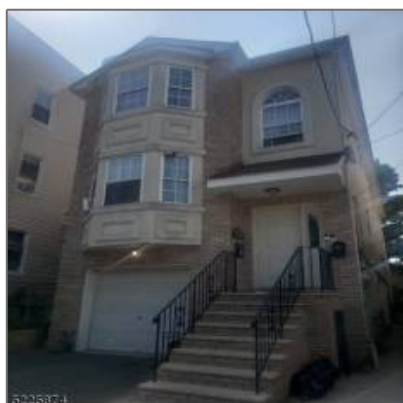

Multi-Family For Sale

- 271 Ellis Ave, Irvington Twp., 07111-4693

Basic [Details](#)

Property Type: **Multi-Family**

Listing Type: **For Sale**

Listing ID: **54042**

Ref ID: **3848014**

Price: **\$625,500**

Bedrooms: **6**

Bathrooms: **4**

Half Bathrooms: **1**

Year Built: **2006**

Lot Area: **0.06 Acre**

Country: **US**

County: **Essex**

City: **Irvington Twp.**