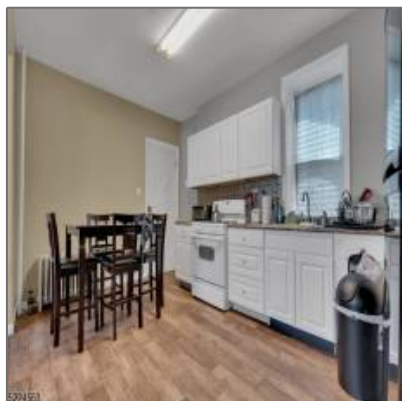

Multi-Family For Sale

- 90 E Centre St, Nutley Twp., 07110-3410

Basic [Details](#)

Property Type: **Multi-Family**

Listing Type: **For Sale**

Listing ID: **53806**

Ref ID: **3846866**

Price: **$524,900**

Bedrooms: **3**

Bathrooms: **2**

Half Bathrooms: **1**

Lot Area: **0.12 Acre**

Country: **US**

County: **Essex**

City: **Nutley Twp.**

Zipcode: **07110-3410**

Active Days on Market: **0**

Address [Map](#)

Street: **E Centre St**

Street Number: **90**

Features

- ✓ Heating System: **Baseboard - Cast Iron**
- ✓ Cooling System: **Window A/c(s)**
- ✓ Basement: **Finished-partially**
- ✓ Roof: **Flat**