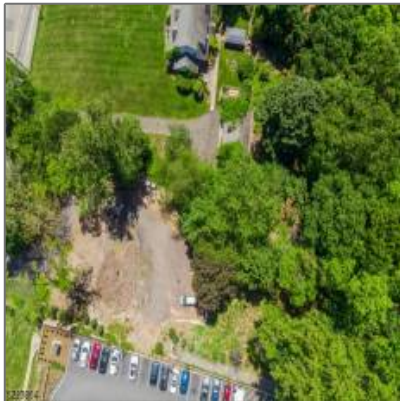

Lots and Land For Sale

- Valley Rd, Clifton City, 07013-2206

Basic [Details](#)

Property Type: **Lots and Land**

Listing Type: **For Sale**

Listing ID: **53570**

Ref ID: **3846831**

Price: **\$850,000**

Lot Area: **1.27 Acre**

Country: **US**

County: **Passaic**

City: **Clifton City**

Zipcode: **07013-2206**

Active Days on Market: **0**

Address [Map](#)

Street: **Valley Rd**