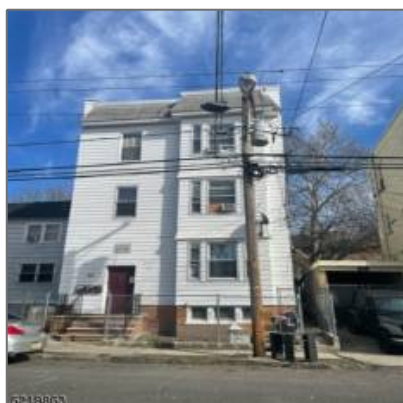

Multi-Family For Sale

- 66 Ellis Ave, Irvington Twp., 07111-5006

Basic [Details](#)

Property Type: **Multi-Family**

Listing Type: **For Sale**

Listing ID: **52078**

Ref ID: **3842684**

Price: **\$600,000**

Bedrooms: **9**

Bathrooms: **3**

Year Built: **1912**

Lot Area: **0.04 Acre**

Country: **US**

County: **Essex**

City: **Irvington Twp.**

Zipcode: **07111-5006**

Active Days on Market: **0**

Address [Map](#)

Street: **Ellis Ave**

Street Number: **66**

Features

✓ Heating System: **3 Units**

✓ Basement: **Unfinished**

✓ Roof: **Flat**