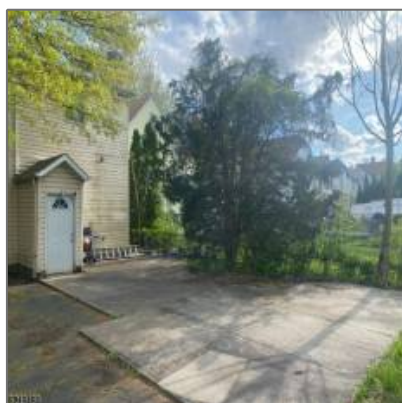

Multi-Family For Sale

- 167 Jerome Pl, Bloomfield Twp., 07003-4915

Basic [Details](#)

Property Type: **Multi-Family**

Listing Type: **For Sale**

Listing ID: **52018**

Ref ID: **3842506**

Price: **\$504,999**

Bedrooms: **4**

Bathrooms: **3**

Year Built: **1960**

Lot Area: **0.09 Acre**

Country: **US**

County: **Essex**

City: **Bloomfield Twp.**

Zipcode: **07003-4915**

Active Days on Market: **0**

Address [Map](#)

Street: **Jerome Pl**

Street Number: **167**

Features

- ✓ Heating System: **Forced Hot Air, Radiators - Steam, 2 Units**
- ✓ Basement: **Full, Finished, Walkout**
- ✓ Roof: **Asphalt Shingle**