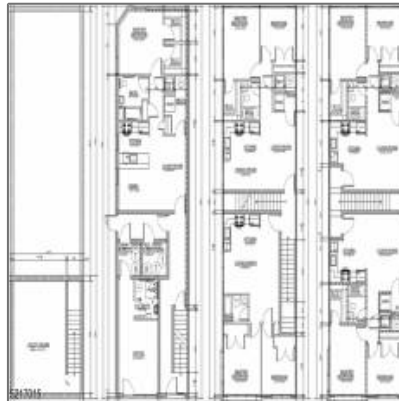

## Basic [Details](#)

Property Type: **Lots and Land**

Listing Type: **For Sale**

Listing ID: **51117**

Ref ID: **3840205**

Price: **\$249,000**

Lot Area: **0.06 Acre**

Country: **US**