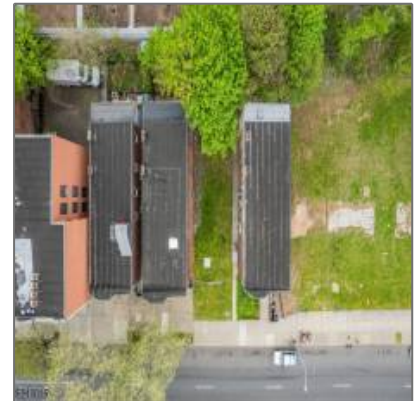

## Basic [Details](#)

Property Type: **Lots and Land**

Listing Type: **For Sale**

Listing ID: **51117**

Ref ID: **3840205**

Price: **\$249,000**

Lot Area: **0.06 Acre**

Country: **US**