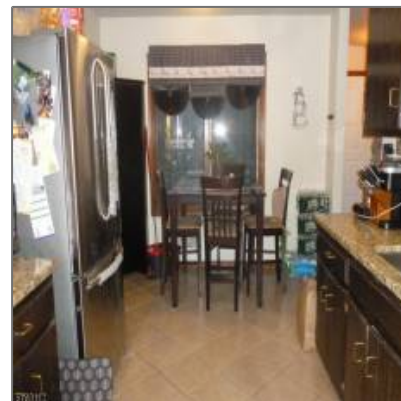

Condo/coop/townhouse For Sale

1,562 Sqft - 900 Valley Rd, Clifton City, 07013

Basic [Details](#)

Property Type: **Condo/coop/townhouse**

Listing Type: **For Sale**

Listing ID: **50520**

Ref ID: **5214948**

Price: **\$419,900**