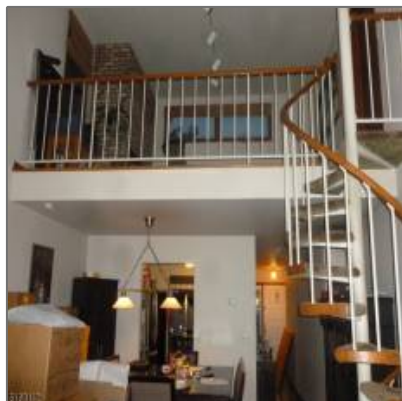

Condo/coop/townhouse For Sale

1,562 Sqft - 900 Valley Rd, Clifton City, 07013

Basic [Details](#)

Property Type: **Condo/coop/townhouse**

Listing Type: **For Sale**

Listing ID: **50520**

Ref ID: **5214948**

Price: **\$419,900**

Bedrooms: **2**

Bathrooms: **2**

Square Footage: **1,562 Sqft**

Year Built: **1984**

Country: **US**

County: **Passaic**

City: **Clifton City**

Zipcode: **07013**