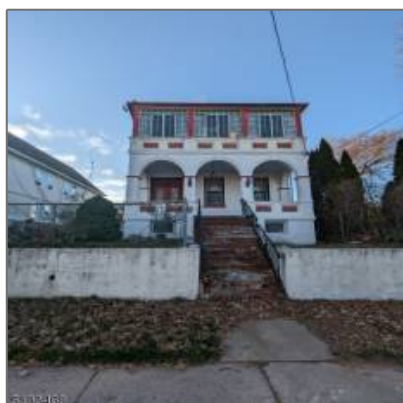

Multi-Family For Sale

- 218 Madison Ave, Paterson City, 07524-1812

Basic [Details](#)

Property Type: **Multi-Family**

Listing Type: **For Sale**

Listing ID: **45018**

Ref ID: **3821193**

Price: **\$389,000**

Bedrooms: **4**

Bathrooms: **2**

Year Built: **9999**

Lot Area: **0.12 Acre**

Country: **US**

County: **Passaic**

City: **Paterson City**

Zipcode: **07524-1812**