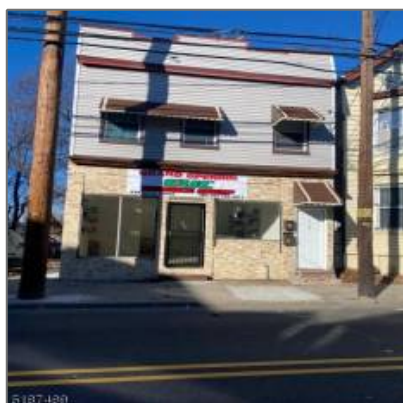

Multi-Family For Sale

- 639 Grove St, Irvington Twp., 07111-3719

Basic [Details](#)

Property Type: **Multi-Family**

Listing Type: **For Sale**

Listing ID: **44738**

Ref ID: **3815083**

Price: **\$550,000**

Bedrooms: **6**

Bathrooms: **2**

Half Bathrooms: **1**

Year Built: **1973**

Lot Area: **0.06 Acre**

Country: **US**

County: **Essex**

City: **Irvington Twp.**