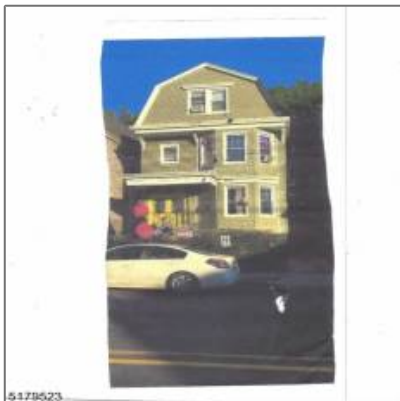

# Multi-Family For Sale

- 650 Grove Street, Irvington Twp., 07111-3717

Year Built: **1950**

Lot Area: **0.09 Acre**

Country: **US**

County: **Essex**

City: **Irvington Twp.**

Zipcode: **07111-3717**

Active Days on Market: **0**

## Address Map

Street: **Grove Street**

Street Number: **650**