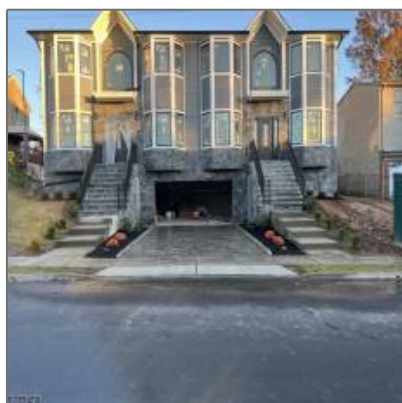

Multi-Family For Sale

- 16 Ernest St, Nutley Twp., 07110-3212

Basic [Details](#)

Property Type: **Multi-Family**

Listing Type: **For Sale**

Listing ID: **43872**

Ref ID: **3799905**

Price: **\$1,400,000**

Bedrooms: **10**

Bathrooms: **6**

Year Built: **2022**

Lot Area: **0.17 Acre**

Country: **US**

County: **Essex**

City: **Nutley Twp.**

Zipcode: **07110-3212**

Active Days on Market: **0**

Address [Map](#)

Street: **Ernest St**

Street Number: **16**

Features

- ✓ Heating System: **Forced Hot Air, 2 Units**
- ✓ Cooling System: **Central Air, 2 Units**
- ✓ Basement: **Full, Unfinished, Walkout**
- ✓ Roof: **Asphalt Shingle**