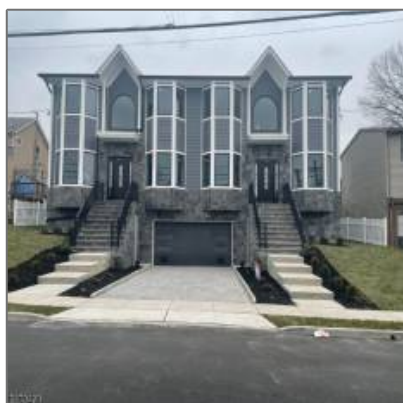

Multi-Family For Sale

- 16 Ernest St, Nutley Twp., 07110-3212

Basic [Details](#)

Property Type: **Multi-Family**

Listing Type: **For Sale**

Listing ID: **43872**

Ref ID: **3799905**

Price: **\$1,400,000**

Bedrooms: **10**

Bathrooms: **6**

Year Built: **2022**

Lot Area: **0.17 Acre**

Country: **US**

County: **Essex**

City: **Nutley Twp.**

Zipcode: **07110-3212**

Active Days on Market: **0**

Address [Map](#)

Street: **Ernest St**

Street Number: **16**

Features

- ✓ Heating System: **Forced Hot Air, 2 Units**
- ✓ Cooling System: **Central Air, 2 Units**
- ✓ Basement: **Full, Unfinished, Walkout**
- ✓ Roof: **Asphalt Shingle**